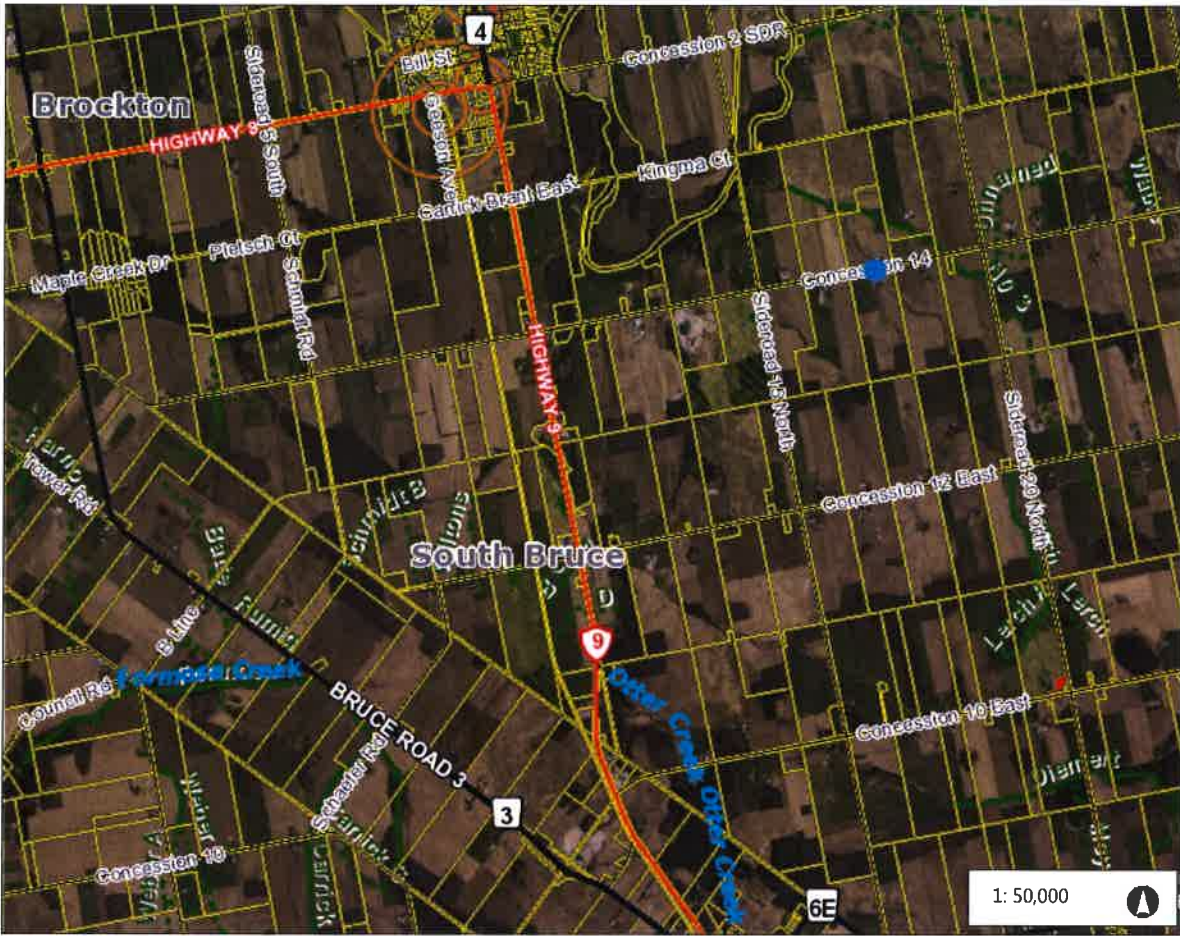

County of Bruce

Bruce County

Legend

- Rural Community point, labelled
- Provincial Highway
- County Road
- Municipal or Other Road (small scale)
- Propane Facility Buffer
- Deemed Lot
- Severance
 - Severed portion
 - Retained portion
- Subdivision
 - Draft Approved
 - Final Approved
- Municipal Drain
 - Open
 - Closed
- Wetland
- Body of Water
- Built-up area
- Adjacent Counties
- Lake Huron and Georgian Bay

Notes

2.5 0 1.27 2.5 Kilometers

NAD_1983_UTM_Zone_17N
© 2019 County of Bruce

This map is a user generated static output from an Internet mapping site and is for reference only. Data layers that appear on this map may or may not be accurate, current, or otherwise reliable.
THIS MAP IS NOT TO BE USED FOR NAVIGATION