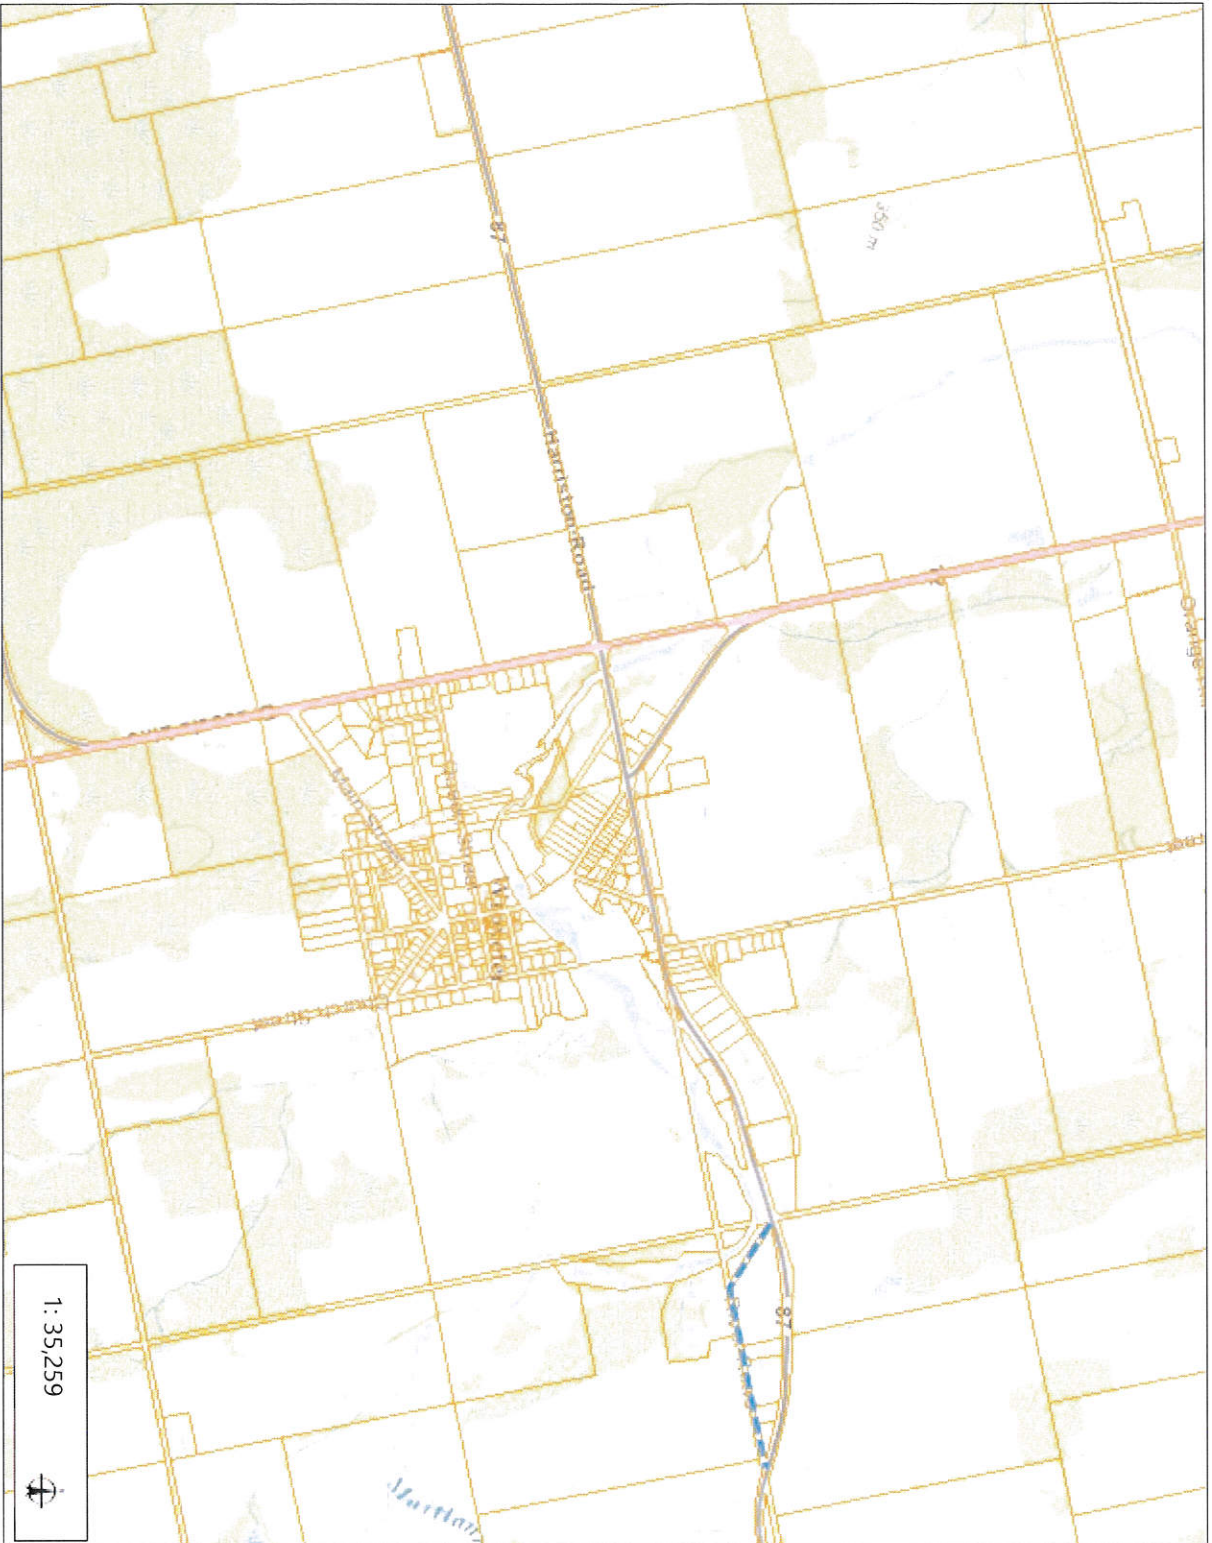

# Laurie Street 450 meters x 6.7 meters

1:35,259

1,791.1  
0  
895.57  
1,791.1 Meters  
WGS\_1984\_Web\_Mercator\_Auxiliary\_Sphere  
© 2017 County of Huron

This map is a user generated static output from an Internet mapping site and is for reference only. Data layers that appear on this map may or may not be accurate, current, or otherwise reliable.

**THIS MAP IS NOT TO BE USED FOR NAVIGATION**

- Legend**
- Parcel Fabric - Secure
  - Municipal Boundary
  - County Boundary
  - Citations

Notes

# River Road 875 meters x 5 meters

1,791.1 0 895.57 1,791.1 Meters

WGS\_1984\_Web\_Mercator\_Auxiliary\_Sphere  
© 2017 County of Huron

This map is a user generated static output from an internet mapping site and is for reference only. Data layers that appear on this map may or may not be accurate, current, or otherwise reliable.

**THIS MAP IS NOT TO BE USED FOR NAVIGATION**

1:35,259

- Legend**
- Parcel Fabric - Secure
  - Municipal Boundary
  - County Boundary
  - Citations

Notes