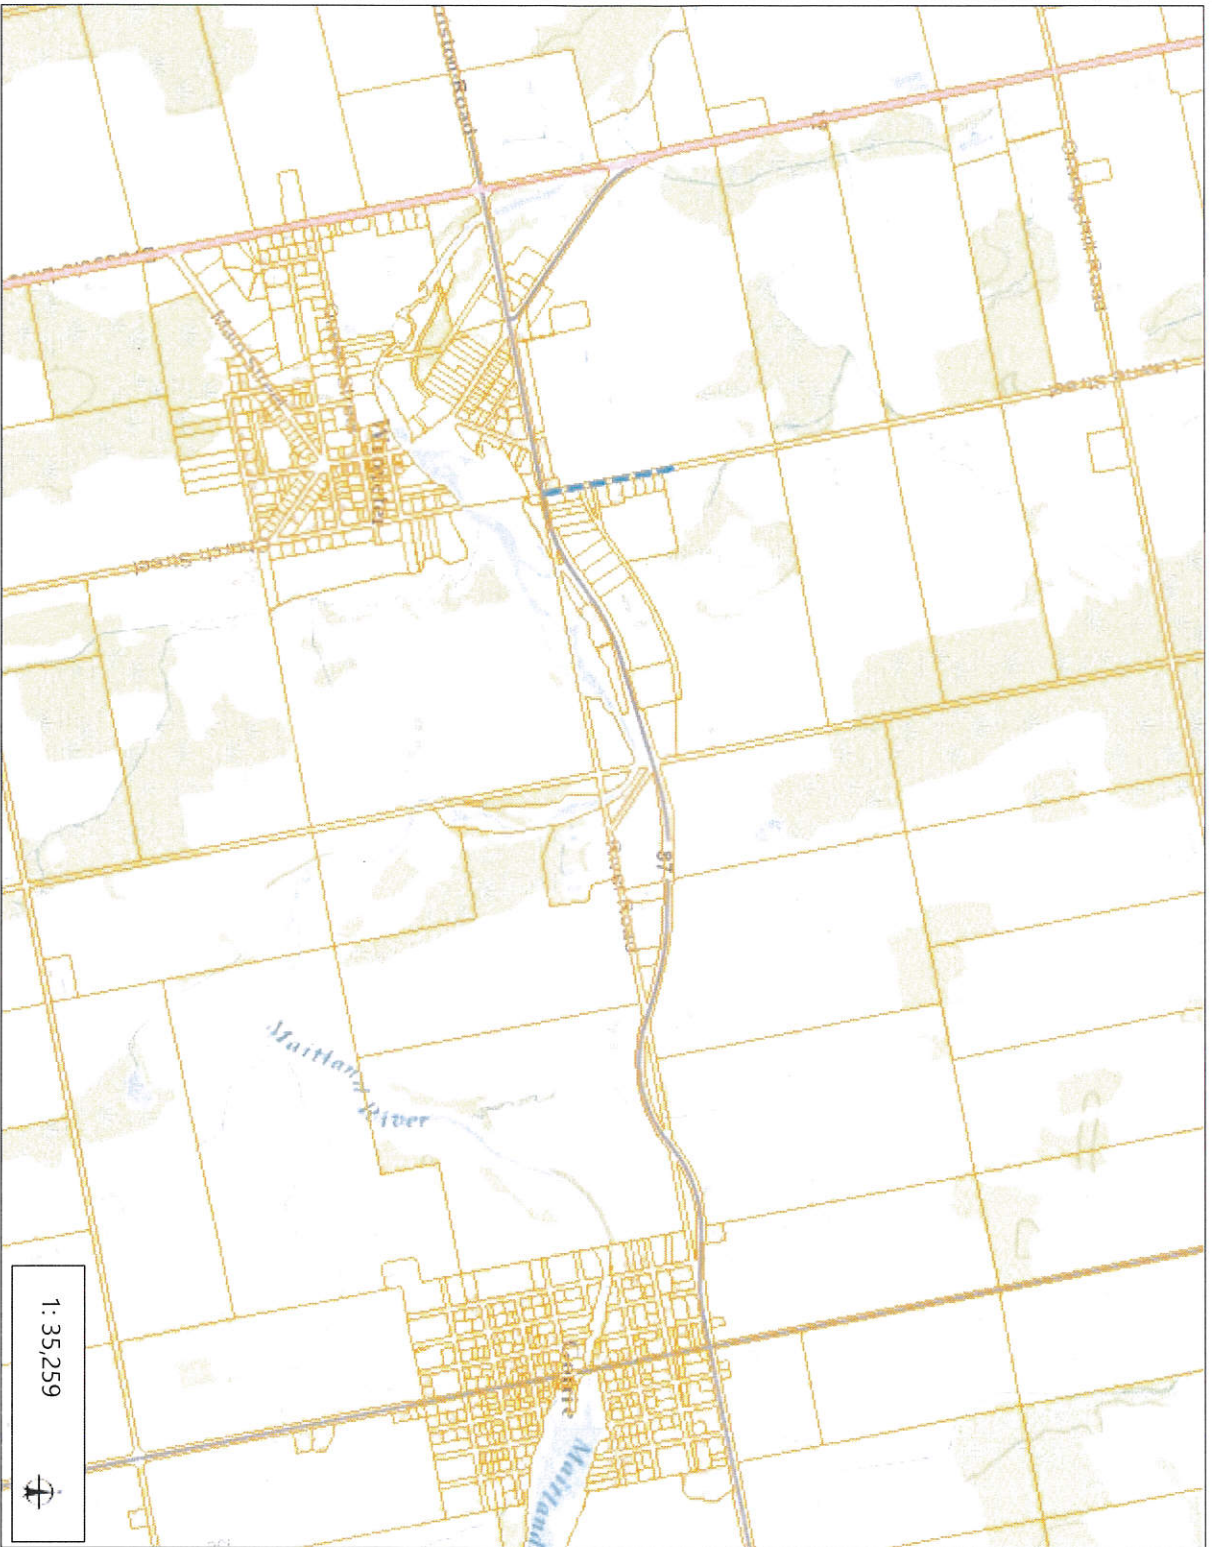

# Laurie Street 450 meters x 6.7 meters

1:35,259

1,791.1  
0  
895.57  
1,791.1 Meters  
WGS\_1984\_Web\_Mercator\_Auxiliary\_Sphere  
© 2017 County of Huron

This map is a user generated static output from an Internet mapping site and is for reference only. Data layers that appear on this map may or may not be accurate, current, or otherwise reliable.

**THIS MAP IS NOT TO BE USED FOR NAVIGATION**

- Legend**
- Parcel Fabric - Secure
  - Municipal Boundary
  - County Boundary
  - Citations

Notes

# River Road 875 meters x 5 meters

1,791.1 0 895.57 1,791.1 Meters

WGS\_1984\_Web\_Mercator\_Auxiliary\_Sphere  
© 2017 County of Huron

This map is a user generated static output from an internet mapping site and is for reference only. Data layers that appear on this map may or may not be accurate, current, or otherwise reliable.

**THIS MAP IS NOT TO BE USED FOR NAVIGATION**

1:35,259

- Legend**
- Parcel Fabric - Secure
  - Municipal Boundary
  - County Boundary
  - Citations

Notes